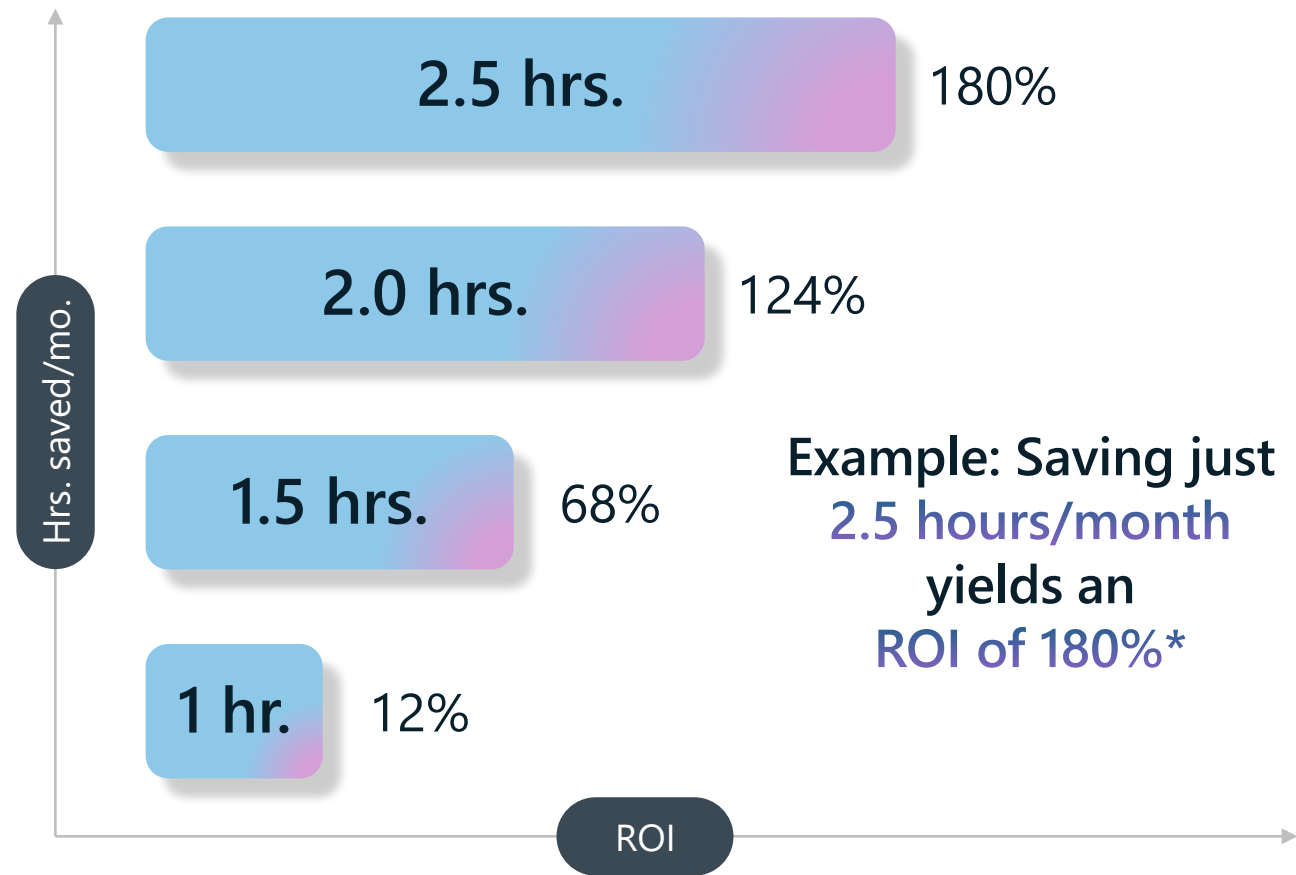

How much time can people save with Copilot for Microsoft 365?

*At $70,000 employee cost per year, 54 minutes per month = $30 of employee's time
See appendix for detailed calculations