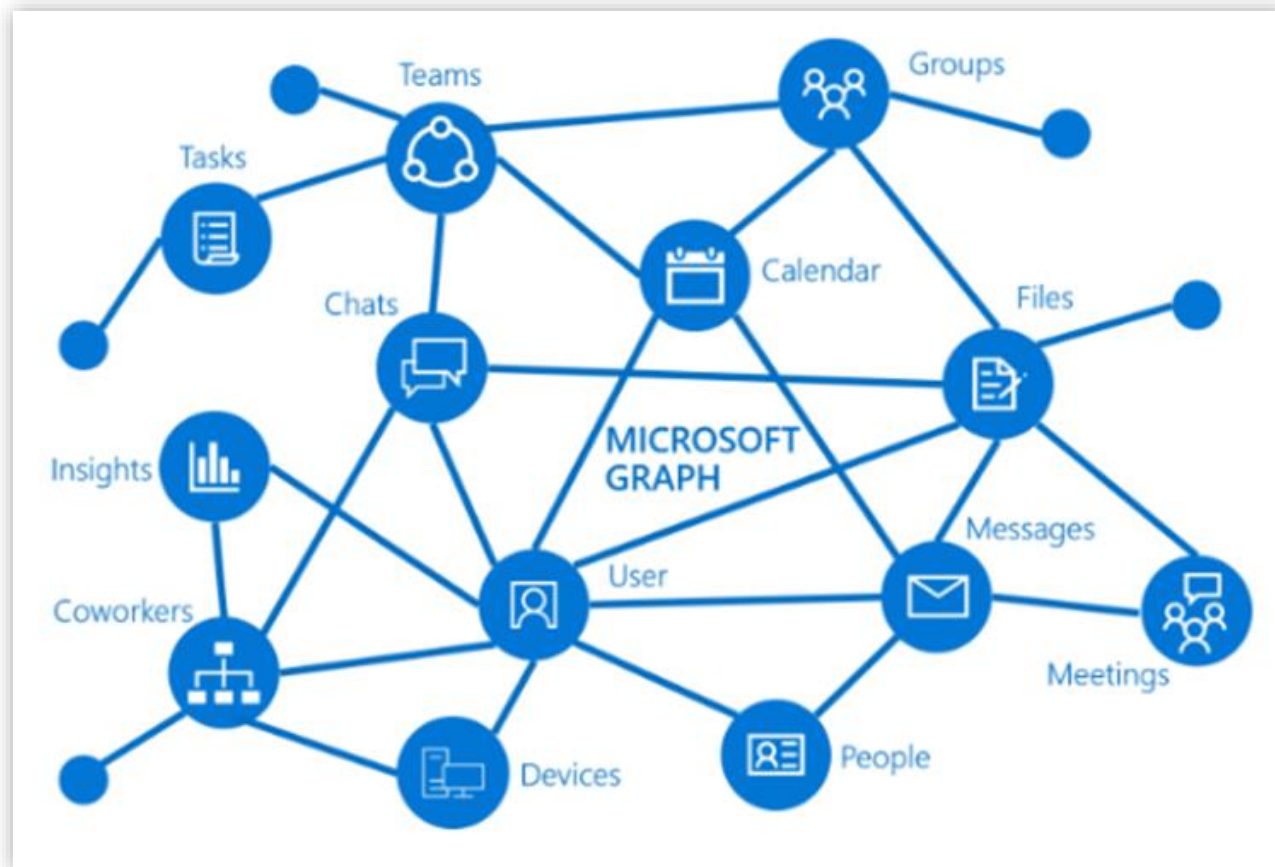

# Copilot for Microsoft 365

Architected to access to your **business content** and **context**

The semantic index **sits on top of the Microsoft Graph**

- powers the search functionality in Copilot for Microsoft 365
- Uses artificial intelligence and natural language processing to understand the meaning behind the words used in search queries, allowing for more accurate and efficient search results
- recognize synonyms, related concepts, and other factors that can help refine search results, making it easier for users to find the information they need

# The Microsoft Graph

The Microsoft Graph is the **gateway to data and intelligence in Microsoft 365**. The Graph uses a unified programmability model to access data across Microsoft Cloud Services including Microsoft 365 core services, Enterprise Mobility + Security, Windows services, and Dynamics Business Central

- **Graph API** - single endpoint for real-time access to internal data
- **Graph Connectors** - delivers external data to the Microsoft graph (e.g. Salesforce, Jira, etc)
- **Graph Data Connect** – Secure and scalable bulk data access to the Azure AI platform to enable insights and analytics