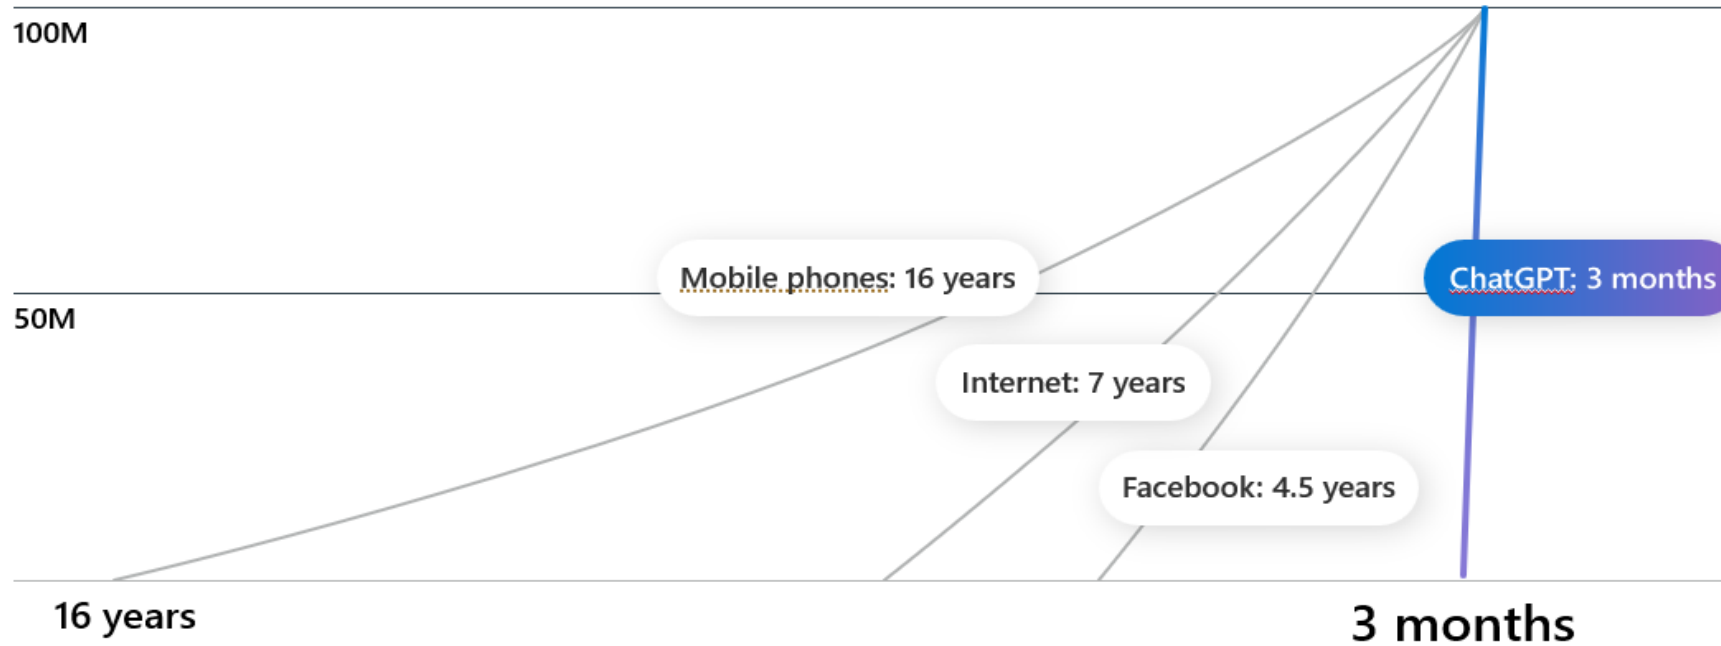

# Copilot for Microsoft 365

Achieving Readiness & Optimization

A 3D rendering of a warehouse conveyor belt system. The scene is viewed from a low angle, looking down the length of the conveyor. Several cardboard boxes are positioned on the belt, moving away from the viewer. The boxes are brown with white labels and some have 'FRAGILE' or recycling symbols. The floor is a dark blue-grey color, overlaid with a glowing red grid pattern. The lighting is soft and focused on the boxes, creating a sense of depth and perspective. The overall aesthetic is clean and modern, suggesting a high-tech or automated environment.

## The AI technology is here

Time to reach 100M users