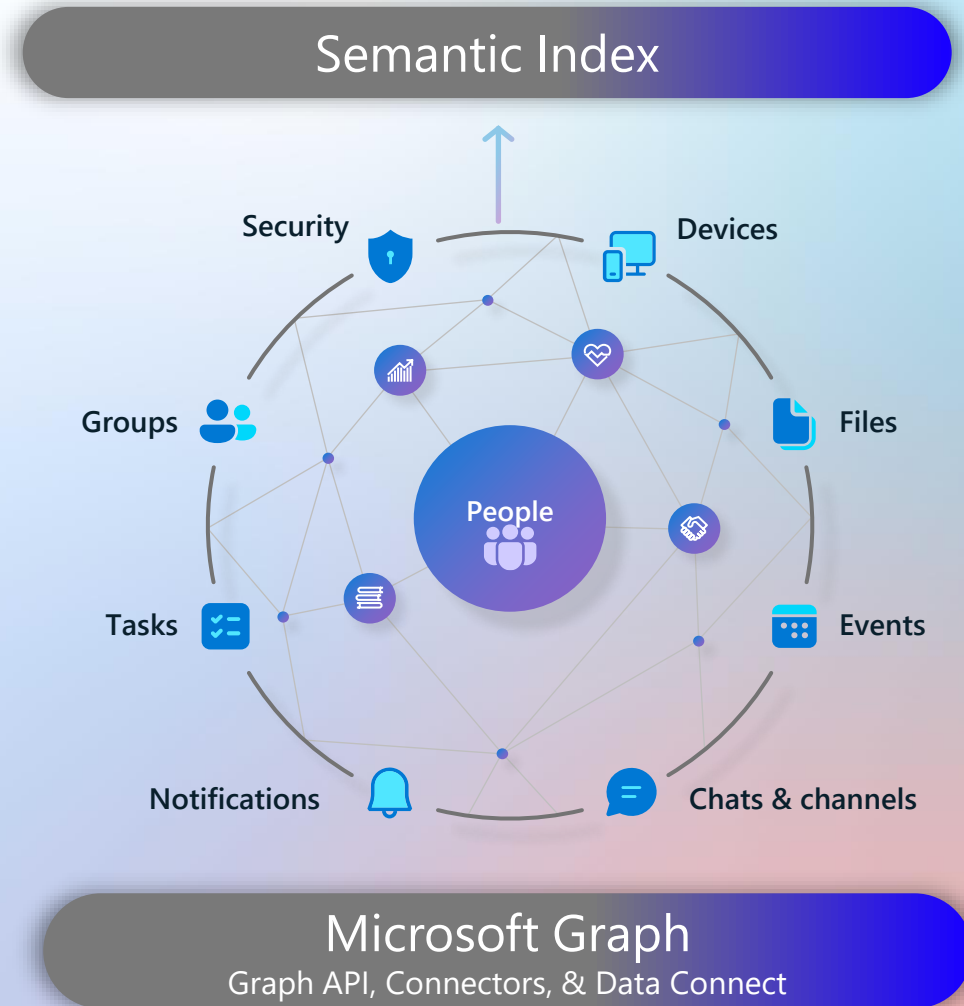

+

The  
Internet

# Copilot for Microsoft 365

Architected to access to your **business content** and **context**

The semantic index **sits on top of the Microsoft Graph**

- powers the search functionality in Copilot for Microsoft 365
- Uses artificial intelligence and natural language processing to understand the meaning behind the words used in search queries, allowing for more accurate and efficient search results
- recognize synonyms, related concepts, and other factors that can help refine search results, making it easier for users to find the information they need

# The Microsoft Graph

The Microsoft Graph is the **gateway to data and intelligence in Microsoft 365**. The Graph uses a unified programmability model to access data across Microsoft Cloud Services including Microsoft 365 core services, Enterprise Mobility + Security, Windows services, and Dynamics Business Central

- **Graph API** - single endpoint for real-time access to internal data
- **Graph Connectors** - delivers external data to the Microsoft graph (e.g. Salesforce, Jira, etc)
- **Graph Data Connect** – Secure and scalable bulk data access to the Azure AI platform to enable insights and analytics